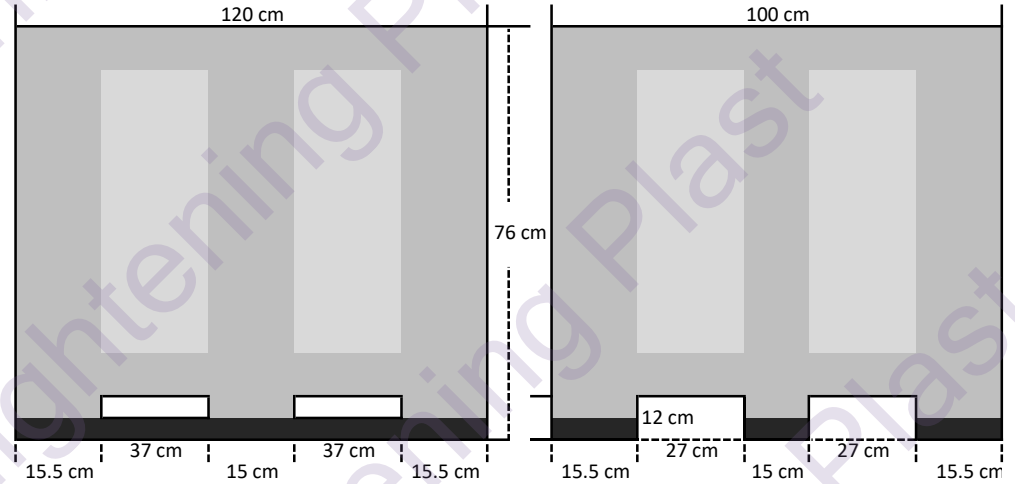

120 x 100 x 76 cm

SOLID

CLOSED
WATER OUTLET

CODE 1210FK

Applications : Food (Fish, Meat, Beverages, Dairy) | Automotive | Textile
Recycling (Batteries, Food & Chemical waste, Metal Scrap) | Different Industries

TOP VIEW

BOTTOM VIEW

HS CODE 3923100090

TECHNICAL DATA SHEET

INTERNAL DIMENTIONS 111 x 91 x 60 cm CLEAR HEIGHT 56 cm

STATIC LOAD 4 TON VOLUME 606 LITERS MAX STACK 4 PCs
DYNAMIC LOAD 1 TON
RACKING LOAD N/A
PRODUCT WEIGHT 34 KG

MATERIAL HDPE TEMP (-40 TO 70) C° SIZE TOLERANCE ± 3%

RUNNERS 3 LONGITUDINAL 0 TRANSVERS ENTRY 4 WAYS

PROCESSING ASSEMBLED

		WITH LID		WITH LID	
CONTAINER LOADING	FOLDED	40HC	104 PCs	104 PCs	44 PCs
	OPEN		60 PCs		24 PCs